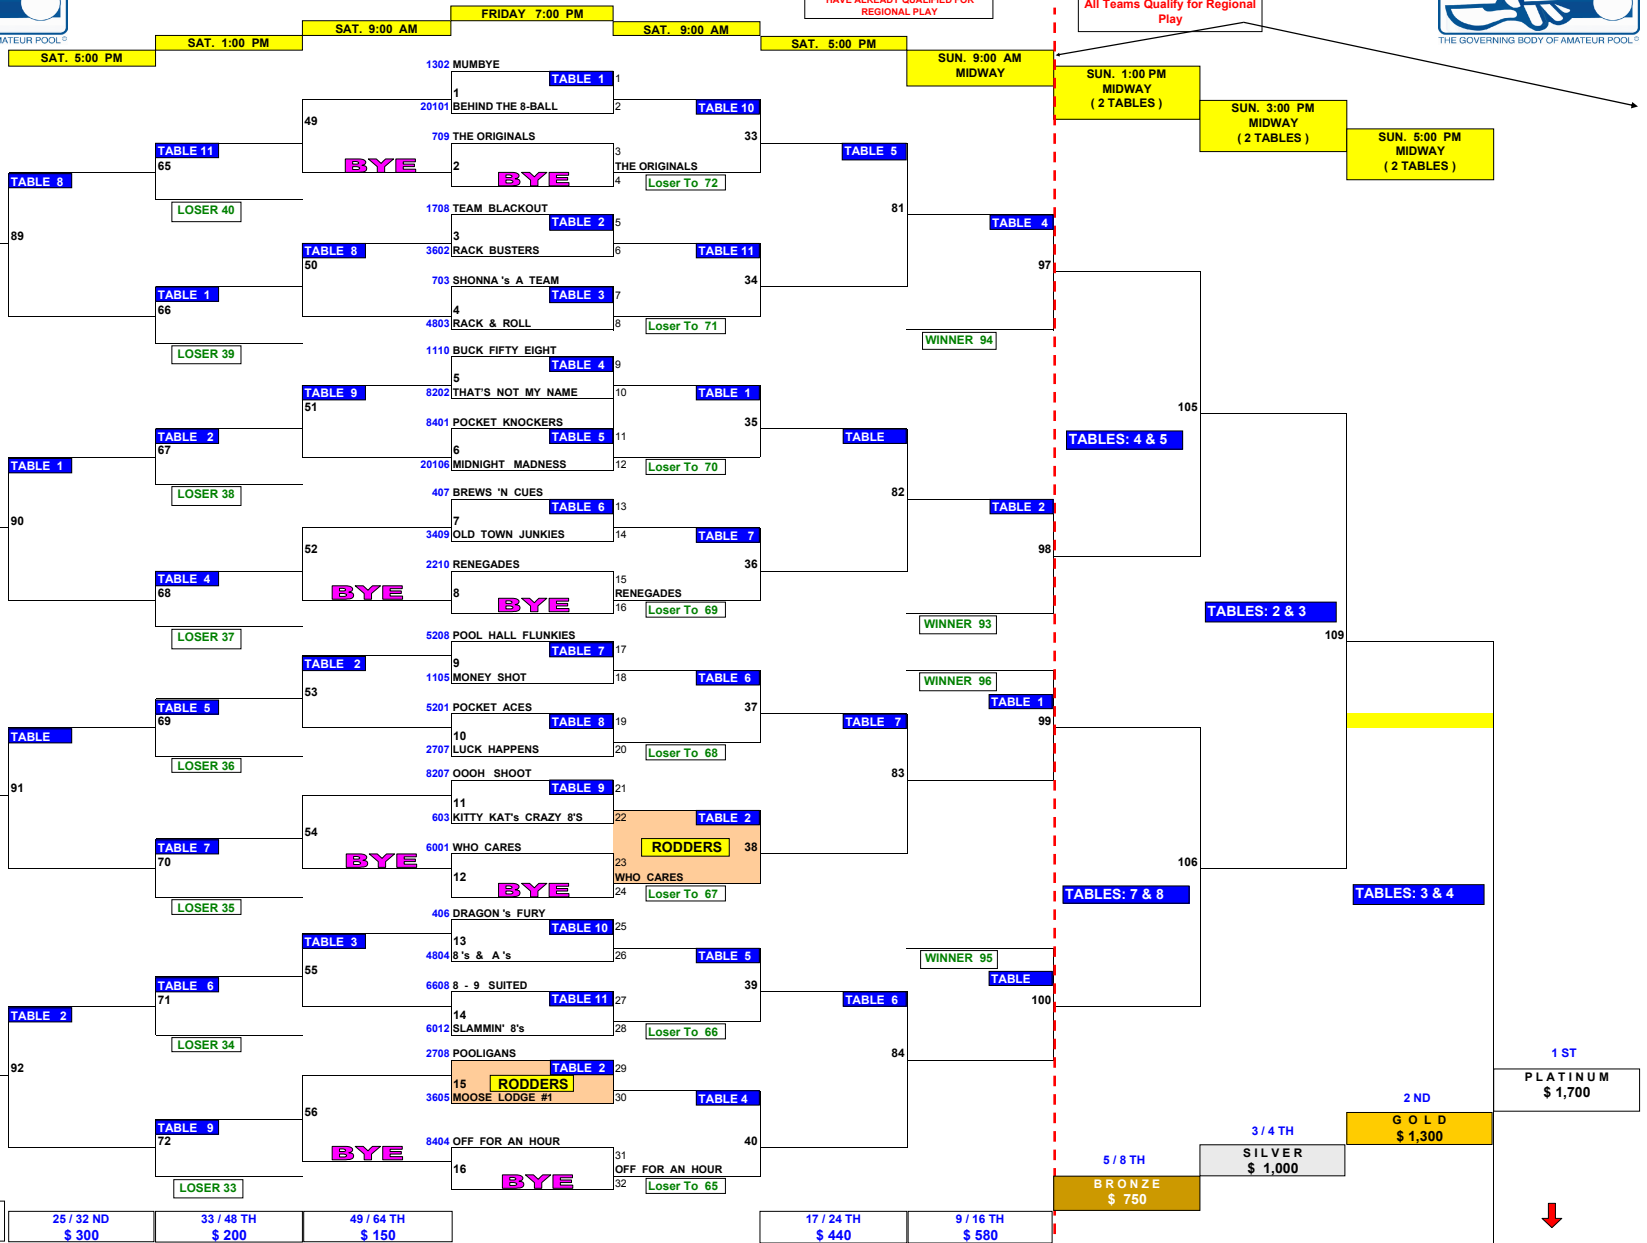

OPAL - APA 8-BALL
2009 FALL SESSION TRI - CUP
January 22-24 KC's Midway & Rodders

KC's MIDWAY

From this Dashed Line Forward
All Teams Qualify for Regional
Play

64
MODIFIED
SINGLE
ELIMINATION
BOARD

WINNER TO
MATCH # 102
MIDWAY
9 AM SUN.

WINNER TO
MATCH # 101
MIDWAY
9 AM SUN.

WINNER TO
MATCH # 104
MIDWAY
9 AM SUN.

WINNER TO
MATCH # 103
MIDWAY
9 AM SUN.

TOTAL PURSE: $ 23,150	25 / 32 ND $ 300	33 / 48 TH $ 200	49 / 64 TH $ 150
	57 TEAMS